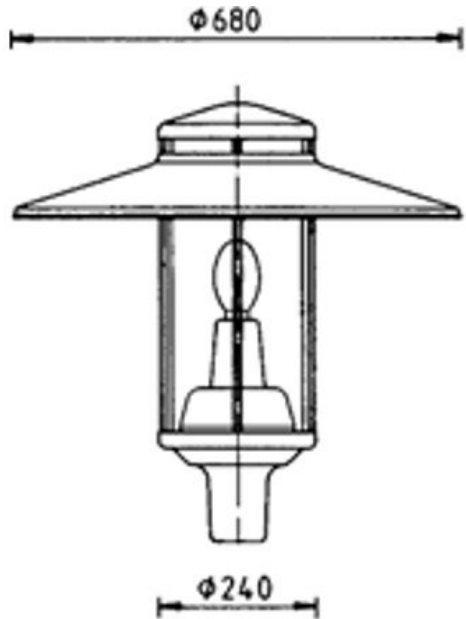

Friedhelm TRAPP GmbH

Ostring 15 - 63533 Mainhausen - Zentrale: 06182/9294-5 - Fax: 06182/9294-69 - Mail: trapp@f-trapp.de

www.f-trapp.de

Decorative luminaire TML-347

Diameters

TML 347.680