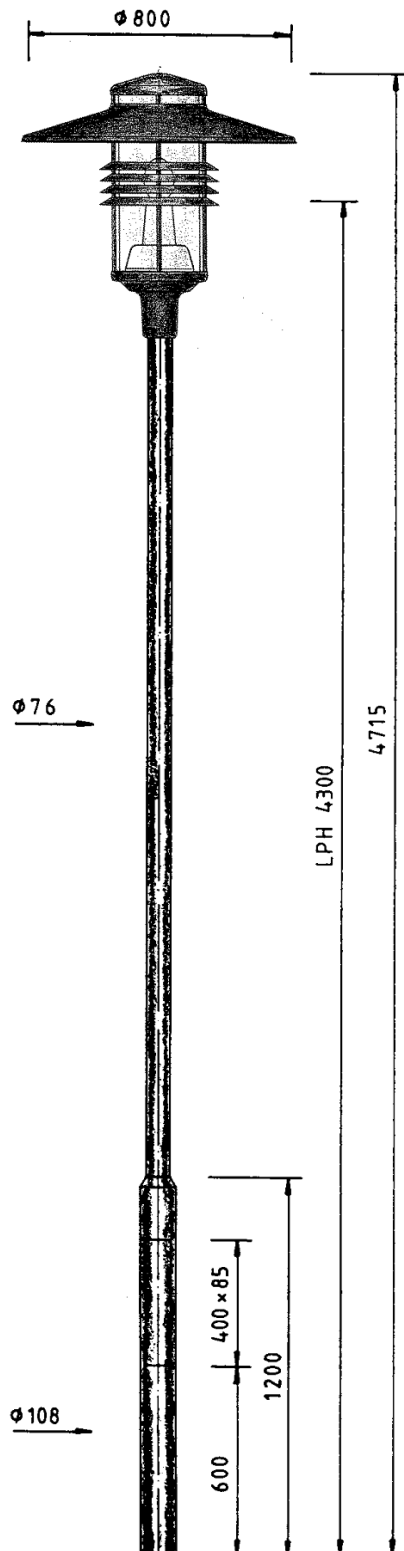

By being able to choose two different roof sizes, this luminaire opens up the range of mounting heights from 3.0 to 6.5 m.

It is advisable to use this lamp in conjunction with one of the optional lighting systems (Prismatic or mirrorlammellae).

Fixed illumination from:

- Residential and shopping streets
- Parks and green areas
- Representative areas
- Pedestrian areas
- Promenades
- Parking and marketplaces

Lightspot height:

3.5 to 6.5 m, for mounting a top luminaire on steel masts or jib (Spigot Ø 76 mm).

Polar graph:

Cartesian graph:

Light source: NAV-E-50

Friedhelm TRAPP GmbH

Ostring 15 - 63533 Mainhausen - Zentrale: 06182/9294-5 - Fax: 06182/9294-69 - Mail: trapp@f-trapp.de

www.f-trapp.de

Decorative luminaire TML-347

Luminaire: TML 347L.800
Pole: TZM 711.40

TML 347L.680
TZM 701.35