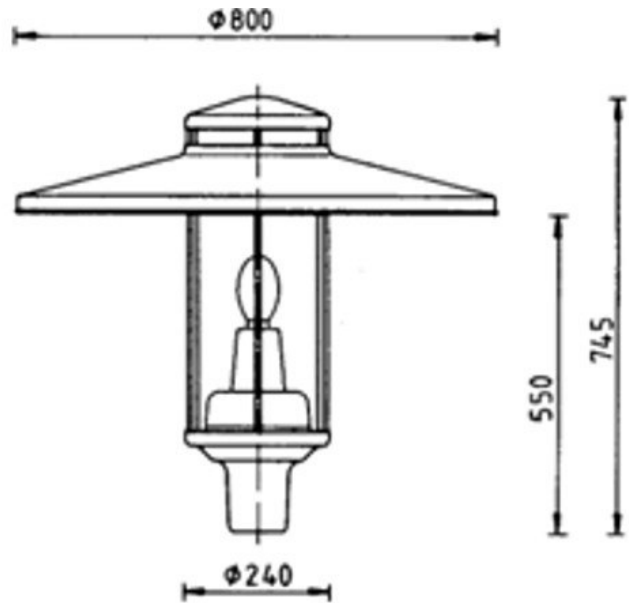

By being able to choose two different roof sizes, this luminaire opens up the range of mounting heights from 3.0 to 6.5 m.

It is advisable to use this lamp in conjunction with one of the optional lighting systems (Prismatic or mirrorlammellae).

Fixed illumination from:

- Residential and shopping streets
- Parks and green areas
- Representative areas
- Pedestrian areas
- Promenades
- Parking and marketplaces

Lightspot height:

3.5 to 6.5 m, for mounting a top luminaire on steel masts or jib (Spigot Ø 76 mm).

Friedhelm TRAPP GmbH

Ostring 15 - 63533 Mainhausen - Zentrale: 06182/9294-5 - Fax: 06182/9294-69 - Mail: trapp@f-trapp.de

www.f-trapp.de

Decorative luminaire TML-347

Diameters

TML 347.680

TML 347.800

Photometric data

Polar graph:

Cartesian graph:

Light source: NAV-E-50

Friedhelm TRAPP GmbH

Ostring 15 - 63533 Mainhausen - Zentrale: 06182/9294-5 - Fax: 06182/9294-69 - Mail: trapp@f-trapp.de

www.f-trapp.de

Decorative luminaire TML-347