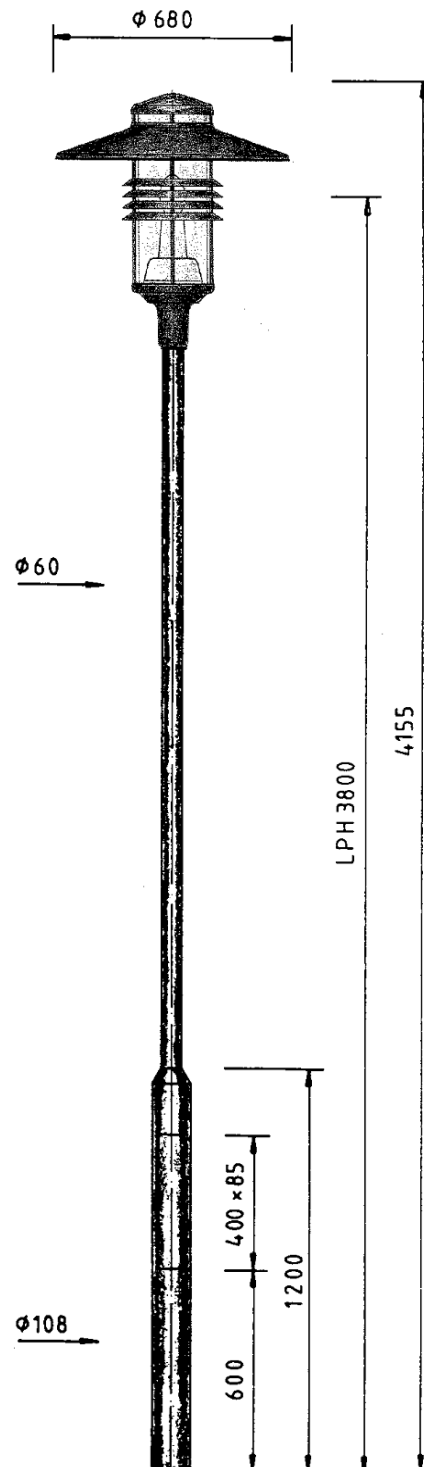

By being able to choose two different roof sizes, this luminaire opens up the range of mounting heights from 3.0 to 6.5 m.

It is advisable to use this lamp in conjunction with one of the optional lighting systems (Prismatic or mirrorlammellae).

Fixed illumination from:

- Residential and shopping streets
- Parks and green areas
- Representative areas
- Pedestrian areas
- Promenades
- Parking and marketplaces

Lightspot height:

3.5 to 6.5 m, for mounting a top luminaire on steel masts or jib (Spigot Ø 76 mm).

Polar graph:

Cartesian graph:

Light source: NAV-E-50

Friedhelm TRAPP GmbH

Ostring 15 - 63533 Mainhausen - Zentrale: 06182/9294-5 - Fax: 06182/9294-69 - Mail: trapp@f-trapp.de

www.f-trapp.de

Decorative luminaire TML-347

Luminaire: TML 347L.800
Pole: TZM 711.40

TML 347L.680
TZM 701.35