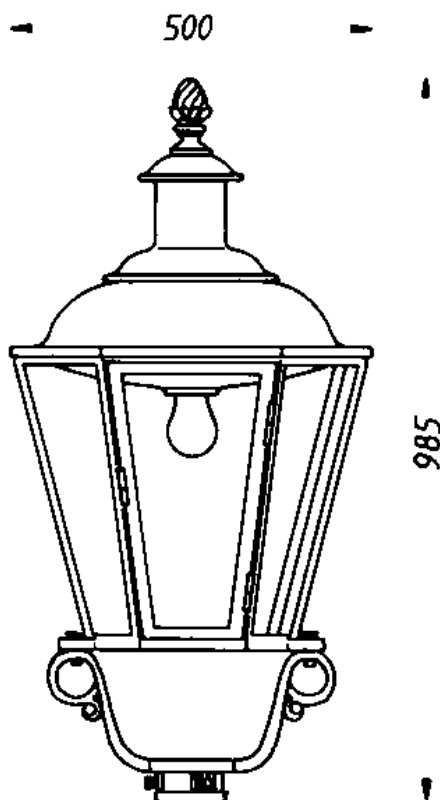

Friedhelm TRAPP GmbH

Ostring 15 - 63533 Mainhausen - Zentrale: 06182/9294-5 - Fax: 06182/9294-69 - Mail: trapp@f-trapp.de

www.f-trapp.de

Historical luminaires hexagonal

THL-240 „Esslingen“

Technical specifications

Luminaire housing:	Cast aluminum with struts and door
Fitting roof:	Coppersheet or aluminumsheet, painted
Reflector:	Aluminium, white powder coated
Fastening elements:	V2A
Glass:	Crystal glass, 4 mm thick
Varnishing:	RAL color of your choice
Installation:	LED, 1xE26 ES, 2xE26 ES, TCD, HSE, HIE, all electric parts with VDE mark, illumination elements top mounted
Protection category:	IP 54
Protection class:	SK I, SK II available on request
Bow luminaires:	Flangebow, optional Plaitbow $\varnothing$ 64 mm possible