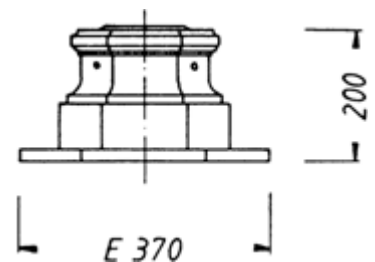

## Candelabra THK-655 „Dresden“

2000

THK-655-M  
Candelabra Upper part for  
multiarmed luminaires

730

Ø260

THK-655-A  
Candelabra base with door for  
screwing  
Weight: about 47 kg

THK-655-C  
Candelabra base for screwing  
Weight: about 22 kg

THK-655  
Candelabra top with Spigot ø 60  
mm or flanged connections  
Weight: 48 kg

200

E 370

Historical Candelabra THK-655 with system components