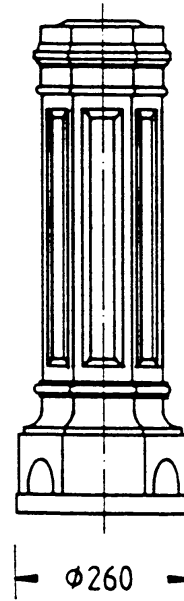

## Candelabra THK-655 „Dresden“

2000

THK-655-M  
Candelabra Upper part for  
multiarmed luminaires

730

Ø260

THK-655-A  
Candelabra base with door for  
screwing  
Weight: about 47 kg

THK-655-C  
Candelabra base for screwing  
Weight: about 22 kg

THK-655  
Candelabra top with Spigot ø 60  
mm or flanged connections  
Weight: 48 kg

200

E 370

Historical Candelabra THK-655 with system components