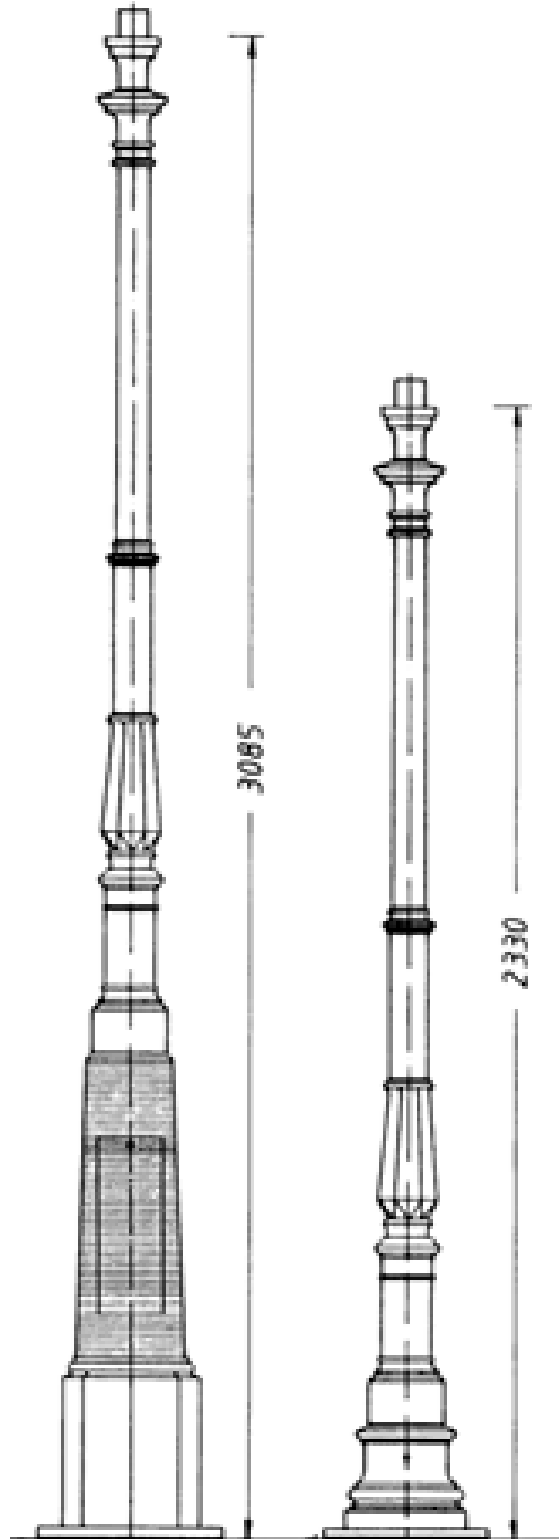

## Candelabra THK-655 „Dresden“

2000

THK-655-M  
Candelabra Upper part for  
multiarmed luminaires

730

Ø260

THK-655-A  
Candelabra base with door for  
screwing  
Weight: about 47 kg

THK-655-C  
Candelabra base for screwing  
Weight: about 22 kg

THK-655  
Candelabra top with Spigot ø 60  
mm or flanged connections  
Weight: 48 kg

200

E 370

Historical Candelabra THK-655 with system components

## Candelabra THK-660 „Königsfelden“

Historical Candelabra THK-660 auf on candelabra base THK-660-A/660-C